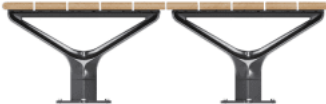

# B+G CONTOUR PLATFORM BENCH

Tables » Low Tables

Collections: **Contour**

Designed By: **Botton + Gardiner**

Applications: **Indoor, Outdoor**

# B+G CONTOUR PLATFORM BENCH

Tables » Low Tables

---

# B+G CONTOUR PLATFORM BENCH

Tables » Low Tables

Contemporary platform bench with rounded details. Hardwood, Duraslat™ battens with cast aluminium frame in 17 powder-coat colours or satin finish.

**Description**

With unifying, considered design details, the Contour bench forms part of the contemporary Contour range of commercial outdoor furniture to suit diverse needs and environments. Featuring fluid forms that reference soft, rounded, naturally occurring shapes, the Contour bench complements the collection of seating and table settings that can be arranged in multiple ways to create engaging public spaces. With finishes that include hard-wearing Blackbutt or Duraslat™ battens with a cast aluminium frame in 17 powder-coat colours or a satin finish, Contour is made to stand the test of time.