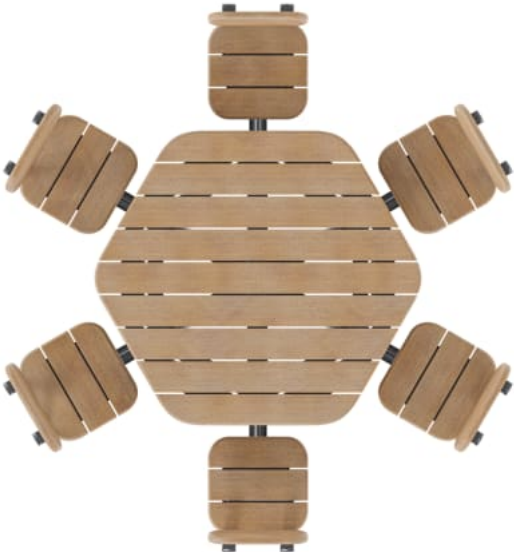

B+G CONTOUR CAROUSEL HEXAGON

Tables » Dining Height Tables

Collections: **Contour**

Designed By: **Botton + Gardiner**

Applications: **Indoor, Outdoor**

B+G CONTOUR CAROUSEL HEXAGON

Tables » Dining Height Tables

B+G CONTOUR CAROUSEL HEXAGON

Tables » Dining Height Tables

B+G CONTOUR CAROUSEL HEXAGON

Tables » Dining Height Tables

B+G CONTOUR CAROUSEL HEXAGON

Tables » Dining Height Tables

Connected 6-seater, hexagon table setting. Hardwood or Duraslat™ battens with a cast aluminium frame in 17 powder-coat colours or satin finish.

Description

With unifying, considered design details, the Contour seat forms part of the contemporary Contour range of commercial outdoor furniture to suit diverse needs and environments. Featuring fluid forms that reference soft, rounded, naturally occurring shapes, the Contour seat complements the collection of seating and table settings that can be arranged in multiple ways to create engaging public spaces. With optional armrests for greater comfort and finishes that include hard-wearing Eucalyptus or Duraslat battens with a cast aluminium frame in 17 powder-coat colours or a satin finish, Contour is made to stand the test of time.