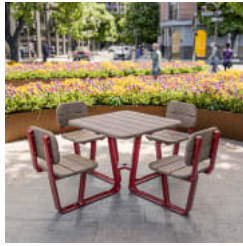

B+G CONTOUR CAROUSEL SQUARE

Tables » Dining Height Tables