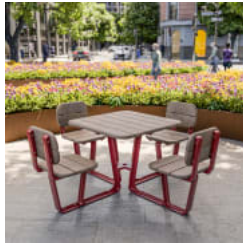

B+G CONTOUR CAROUSEL SQUARE

Tables » Dining Height Tables