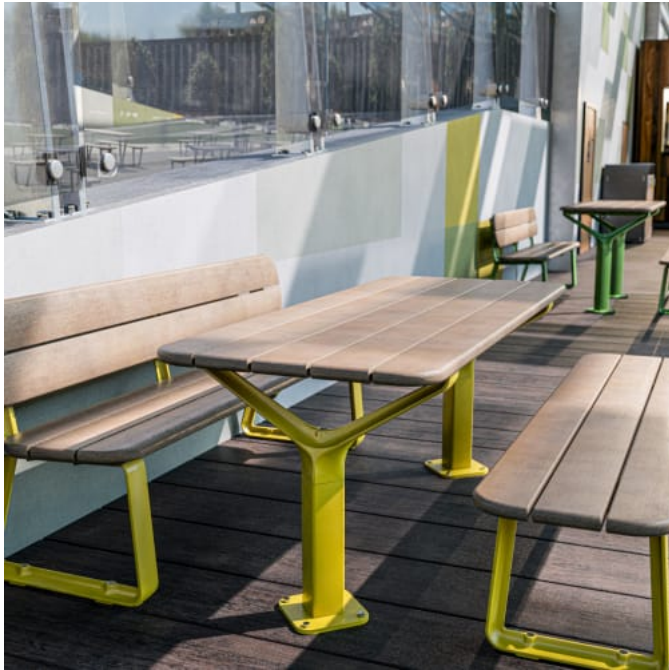

B+G CONTOUR POST TABLE

Tables » Dining Height Tables

Collections: **Contour**

Designed By: **Botton + Gardiner**

Applications: **Indoor, Outdoor**

B+G CONTOUR POST TABLE

Tables » Dining Height Tables

B+G CONTOUR POST TABLE

Tables » Dining Height Tables

Accessible post table with rounded details. Hardwood or Duraslat™ battens with a cast aluminium frame in 17 powder-coat colours or satin finish.

Description

With unifying, considered design details, the Contour seat forms part of the contemporary Contour range of commercial outdoor furniture to suit diverse needs and environments. Featuring fluid forms that reference soft, rounded, naturally occurring shapes, the Contour seat complements the collection of seating and table settings that can be arranged in multiple ways to create engaging public spaces. With optional armrests for greater comfort and finishes that include hard-wearing Eucalyptus or Duraslat battens with a cast aluminium frame in 17 powder-coat colours or a satin finish, Contour is made to stand the test of time.