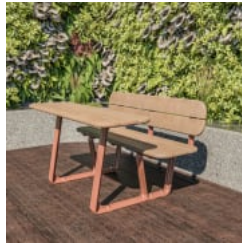

# B+G CONTOUR ALL IN ONE STUDY

Seating » Seats

Connected 2-seater table setting. Hardwood or Duraslat™ battens with a cast aluminium frame in 17 powder-coat colours or satin finish

**Description** With unifying, considered design details, the Contour seat forms part of the contemporary Contour range of commercial outdoor furniture to suit diverse needs and environments. Featuring fluid forms that reference soft, rounded, naturally occurring shapes, the Contour seat complements the collection of seating and table settings that can be arranged in multiple ways to create engaging public spaces. With optional armrests for greater comfort and finishes that include hard-wearing Eucalyptus or Duraslat battens with a cast aluminium frame in 17 powder-coat colours or a satin finish, Contour is made to stand the test of time.