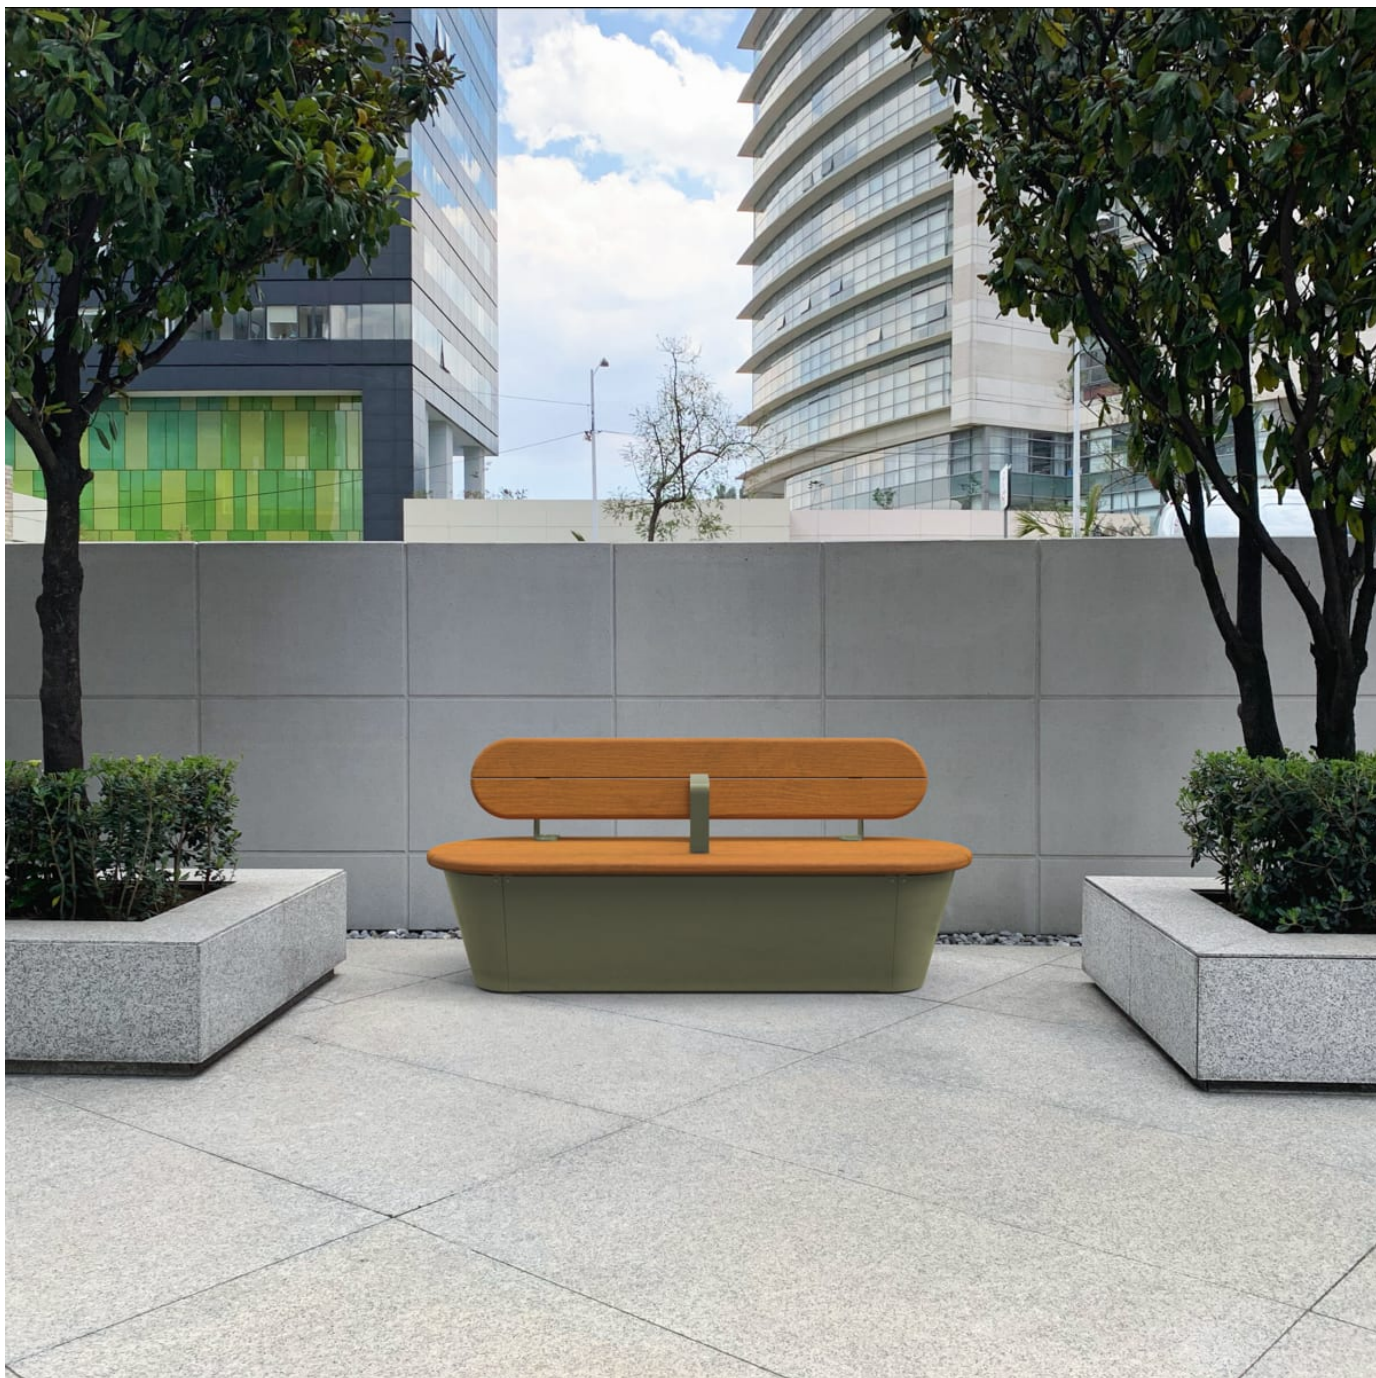

B+G CONNECT OBLONG SINGLE BACKREST SMALL LOW SEAT

Collections: **Connect**

B+G CONNECT OBLONG SINGLE BACKREST SMALL LOW SEAT

B+G CONNECT OBLONG SINGLE BACKREST SMALL LOW SEAT

Modern, modular, oblong seat with a single backrest in a small low size with hardwood battens and a steel frame in 17 powder-coat colors.

Description Connect oblong single backrest small low seat is versatile, durable, and sustainable, making it suitable for a wide range of outdoor or indoor spaces. This can be used as a stand-alone module or paired with the range of 18 seating modules, consisting of geometric shapes, and interlocking elements that can transform any public space into a social hub. Connect features certified Australian Eucalyptus hardwood battens with bullnose edging and a steel frame in 17 VOC-free powder-coat colours that can be customized to suit your project.