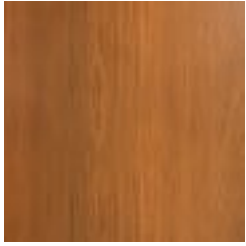

## Colour & Finish Options

Hardwood Australian  
Eucalyptus Light Oil

Hardwood Australian  
Eucalyptus Dark Oil

Duraslat™ Plateau

Duraslat™ Summit

Duraslat™ Canyon

Duraslat™ Outback

Core Powder-Coat  
Coreten Textured