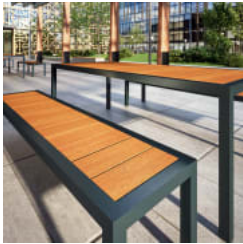

B+G ALFRESCO TABLE

Tables » Dining Height Tables