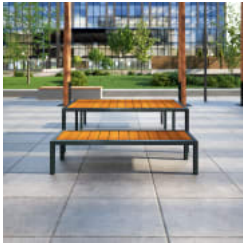

B+G ALFRESCO TABLE

Tables » Dining Height Tables