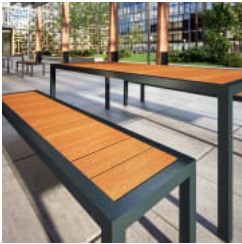

B+G ALFRESCO BENCH

Seating » Benches

Collections: **Alfresco**

B+G ALFRESCO BENCH

Seating » Benches

B+G ALFRESCO BENCH

Seating » Benches

Contemporary bench seating. Light in scale. Battens in 2 hardwood or 4 Duraslat™ colors and slim-line steel frame in 17 powder-coat finishes.

Description Slim-line, powder-coated steel framing together with linear Australian Eucalyptus hardwood or Duraslat™ battens provide the Alfresco bench with a contemporary aesthetic that is light in scale. As its name implies, Alfresco is suited to outdoor communal dining, ideal for educational or corporate campuses, bars, cafes, and restaurants.