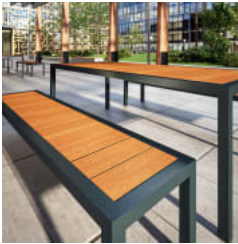

B+G ALFRESCO BENCH

Seating » Benches

Collections: **Alfresco**

B+G ALFRESCO BENCH

Seating » Benches

B+G ALFRESCO BENCH

Seating » Benches

Contemporary bench seating. Light in scale. Battens in 2 hardwood or 4 Duraslat™ colors and slim-line steel frame in 17 powder-coat finishes.

Description Slim-line, powder-coated steel framing together with linear Australian Eucalyptus hardwood or Duraslat™ battens provide the Alfresco bench with a contemporary aesthetic that is light in scale. As its name implies, Alfresco is suited to outdoor communal dining, ideal for educational or corporate campuses, bars, cafes, and restaurants.