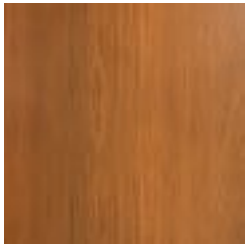

Additional Comments

Hardwood is treated with a UV-resistant oil finish in a light or dark tone.

How to Specify

Select your batten finish
Select your frame finish

B+G SORRENTO COUNTER STOOL

Seating » Stools

Colour & Finish Options

Hardwood Australian
Eucalyptus Light Oil

Hardwood Australian
Eucalyptus Dark Oil

Duraslat™ Plateau

Duraslat™ Summit

Duraslat™ Canyon

Duraslat™ Outback

Core Powder-Coat
Coreten Textured