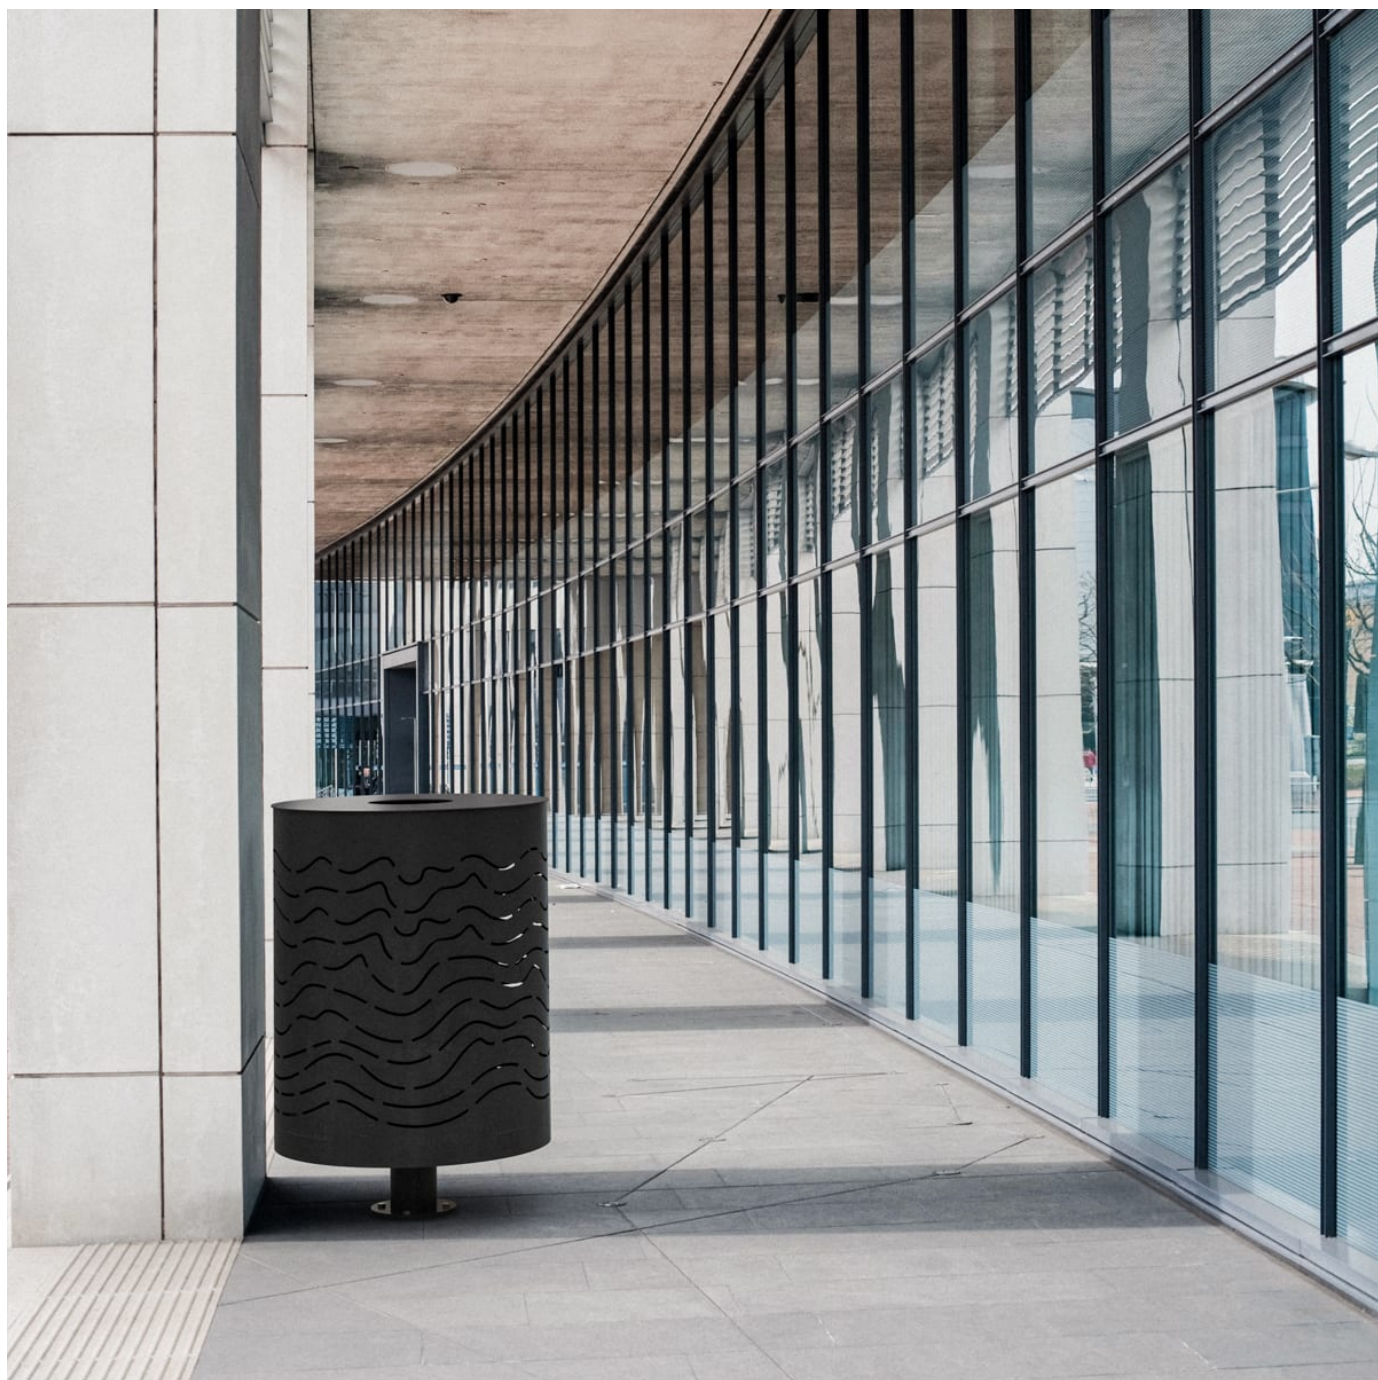

# B+G MANLY CAPSULE SINGLE POST LITTER BIN

Collections: **Manly**

# B+G MANLY CAPSULE SINGLE POST LITTER BIN

Modern, round capsule single post litter bin for undercover. 360° panel design in 2 hardwood colors or cut-out designs in 17 powder-coat finishes.

---

**Description**                      The contemporary, cylindrical design of the Manly single capsule single post litter bin creates a minimalist aesthetic that complements the curves of modern public spaces, indoors or out. Finishes include Australian Eucalyptus hardwood battens in 2 finishes, powder-coated steel using cut-out designs or plain in 17 colors. Manly is a versatile, eye-catching addition to public spaces that need to stand the test of time.