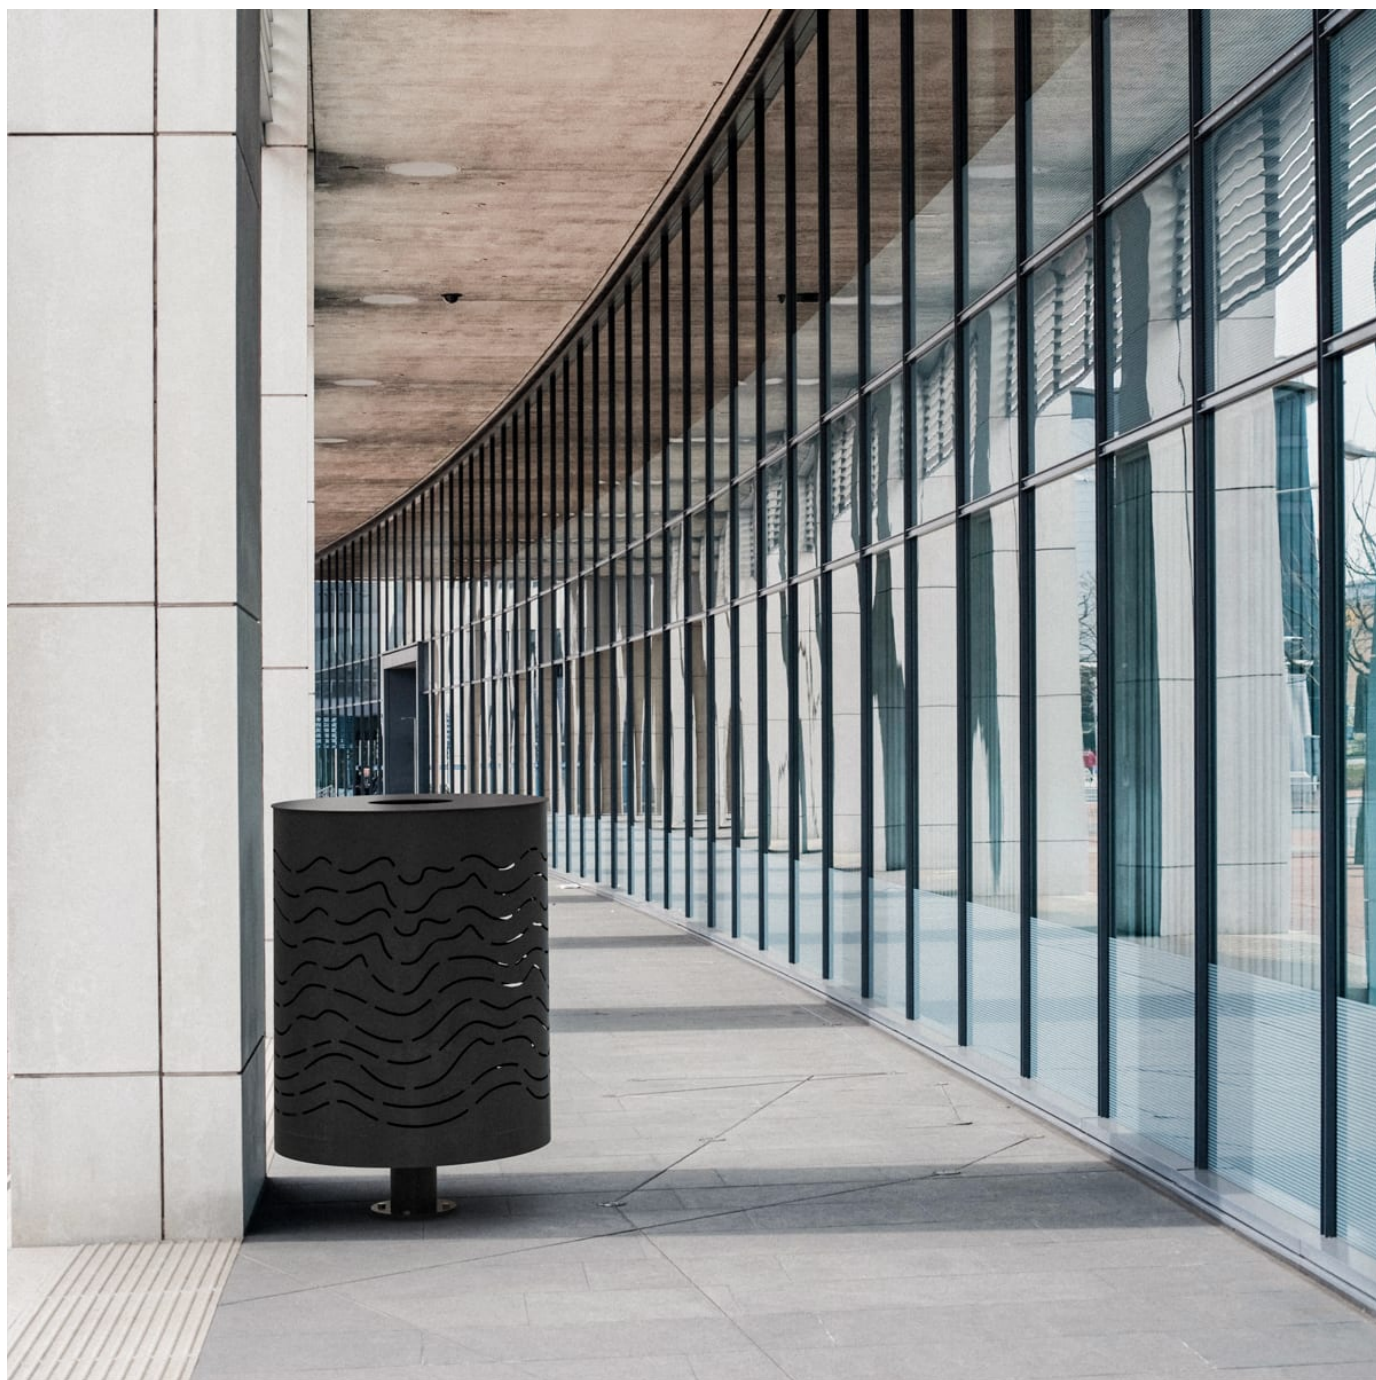

# B+G MANLY CAPSULE SINGLE POST LITTER BIN

Collections: **Manly**

# B+G MANLY CAPSULE SINGLE POST LITTER BIN

Modern, round capsule single post litter bin for undercover. 360° panel design in 2 hardwood colors or cut-out designs in 17 powder-coat finishes.

---

**Description**                      The contemporary, cylindrical design of the Manly single capsule single post litter bin creates a minimalist aesthetic that complements the curves of modern public spaces, indoors or out. Finishes include Australian Eucalyptus hardwood battens in 2 finishes, powder-coated steel using cut-out designs or plain in 17 colors. Manly is a versatile, eye-catching addition to public spaces that need to stand the test of time.