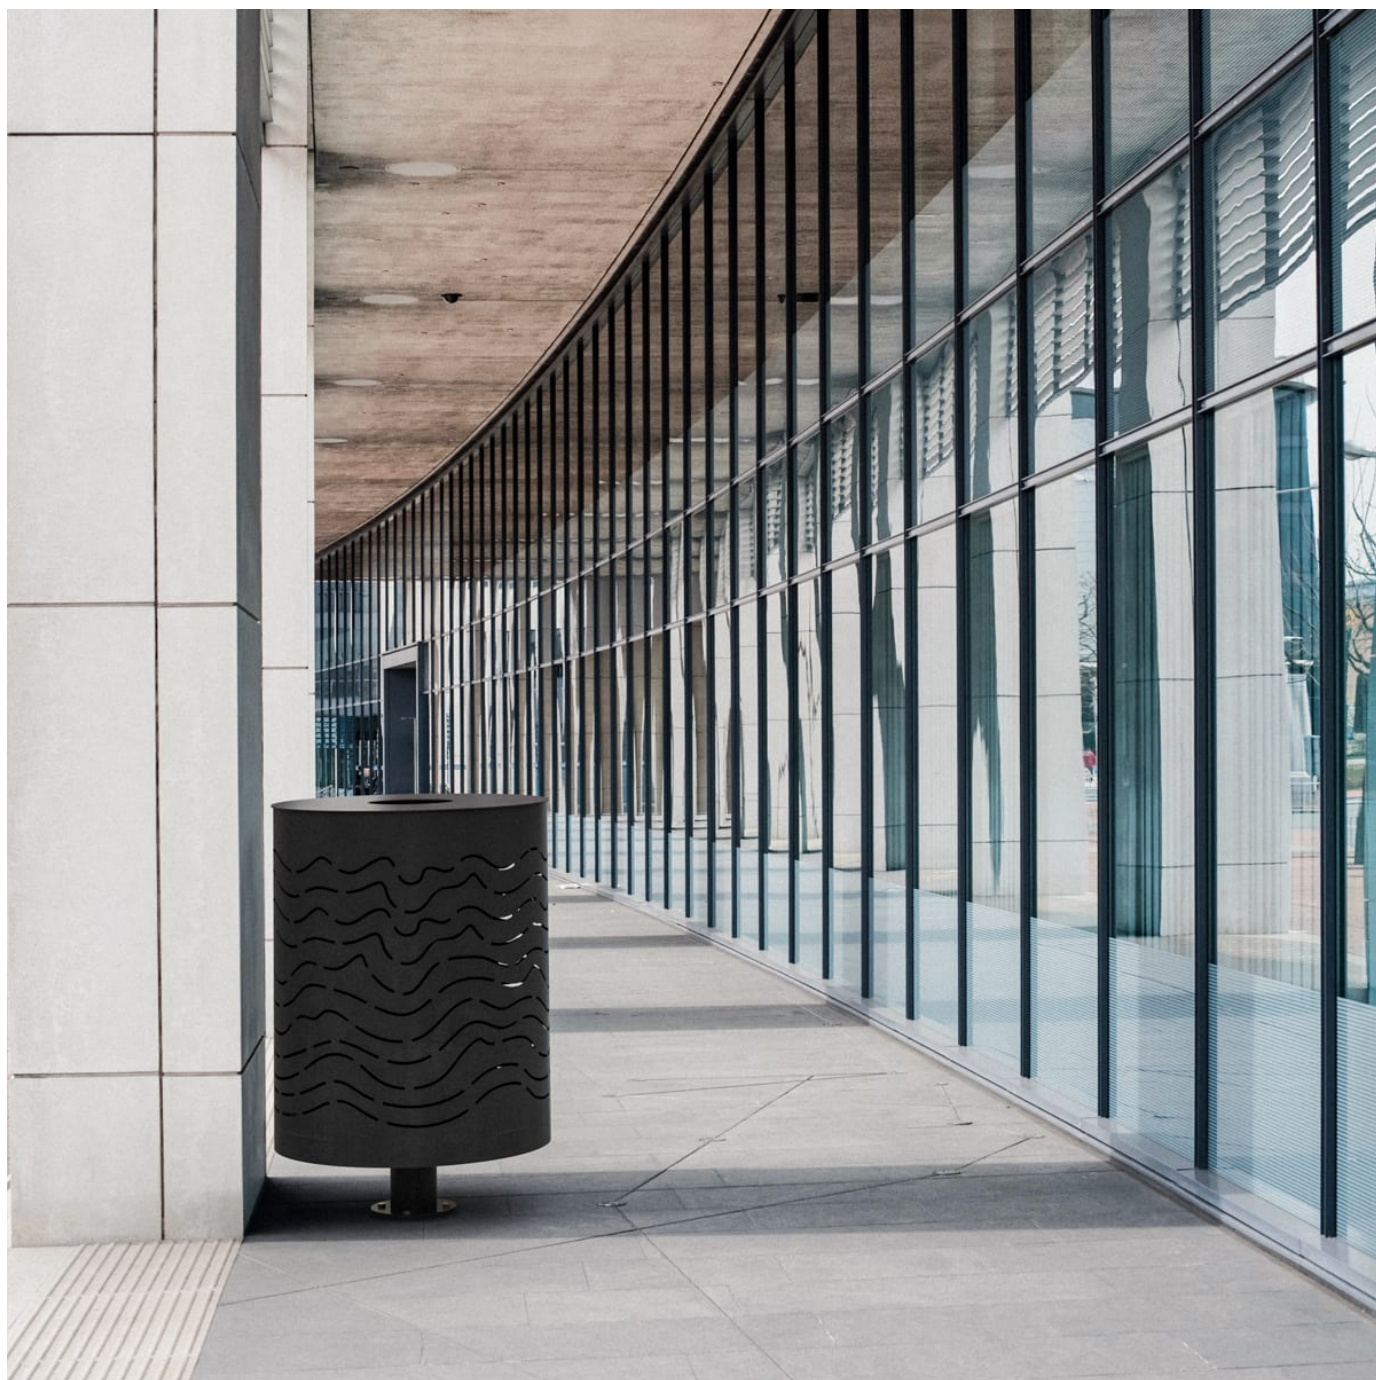

# B+G MANLY CAPSULE SINGLE POST LITTER BIN

Collections: **Manly**

# B+G MANLY CAPSULE SINGLE POST LITTER BIN

# B+G MANLY CAPSULE SINGLE POST LITTER BIN

Modern, round capsule single post litter bin for undercover. 360° panel design in 2 hardwood colors or cut-out designs in 17 powder-coat finishes.

---

**Description**                      The contemporary, cylindrical design of the Manly single capsule single post litter bin creates a minimalist aesthetic that complements the curves of modern public spaces, indoors or out. Finishes include Australian Eucalyptus hardwood battens in 2 finishes, powder-coated steel using cut-out designs or plain in 17 colors. Manly is a versatile, eye-catching addition to public spaces that need to stand the test of time.