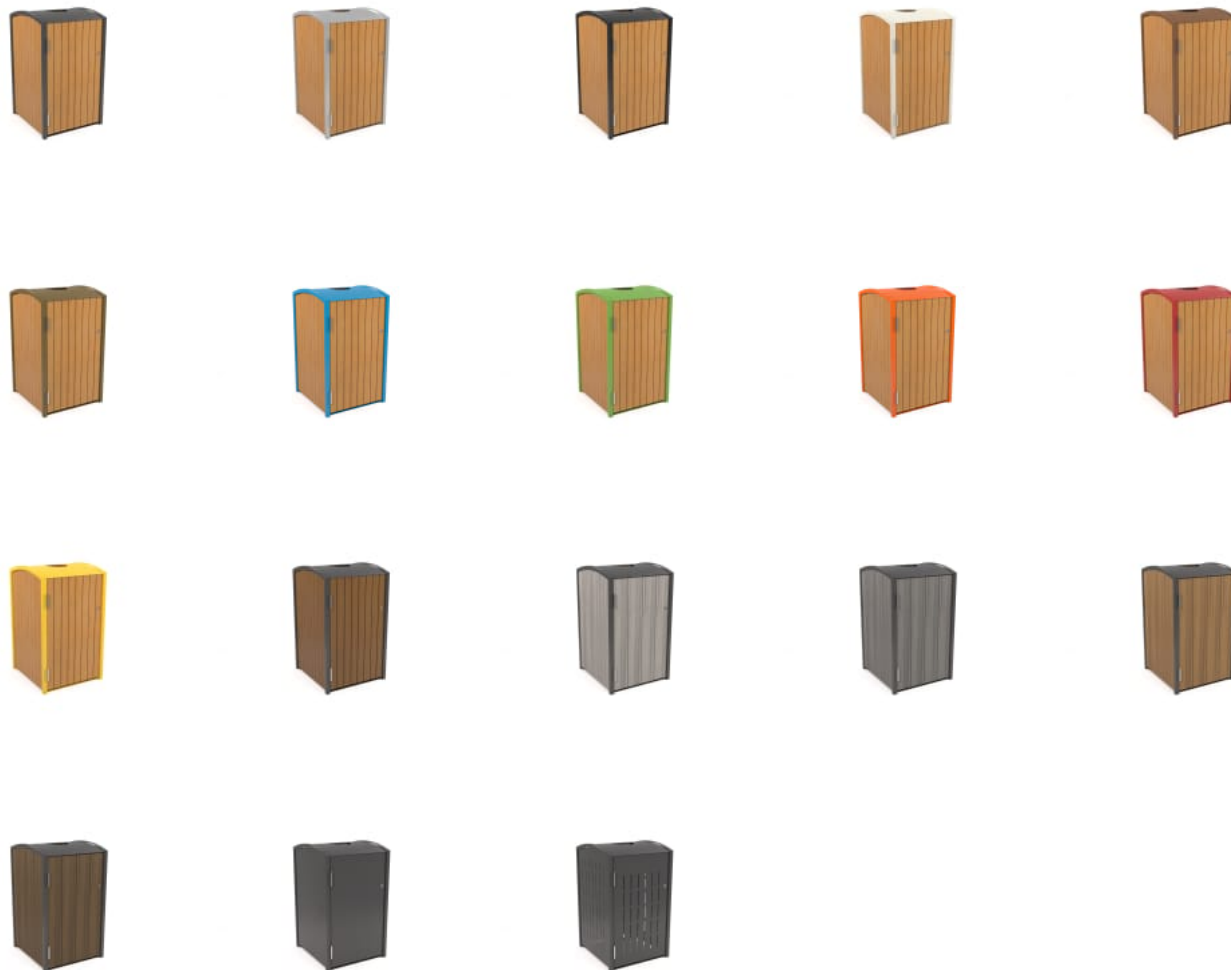

B+G BRIGHTON CAPSULE SINGLE LITTER BIN

Litter Bins » Single Bins

Collections: **Brighton**

B+G BRIGHTON CAPSULE SINGLE LITTER BIN

Litter Bins » Single Bins

B+G BRIGHTON CAPSULE SINGLE LITTER BIN

Litter Bins » Single Bins

Detailed capsule single litter bin design for undercover. Panels in 2 hardwood or 4 Duraslat™ colors, and cut-out designs in 17 powder-coat finishes.

Description The detailed design of the Brighton capsule single litter bin mirrors its functional nature. The exposed steel frame, external hinges and compression lock offer effortless access, while matching panels maximize the 360° visual impact that make it ideal for streetscapes, parks or campuses. Finishes include 2 Australian Eucalyptus hardwood or 4 Duraslat™ colors, and cut-out designs in 17 powder-coat finishes.